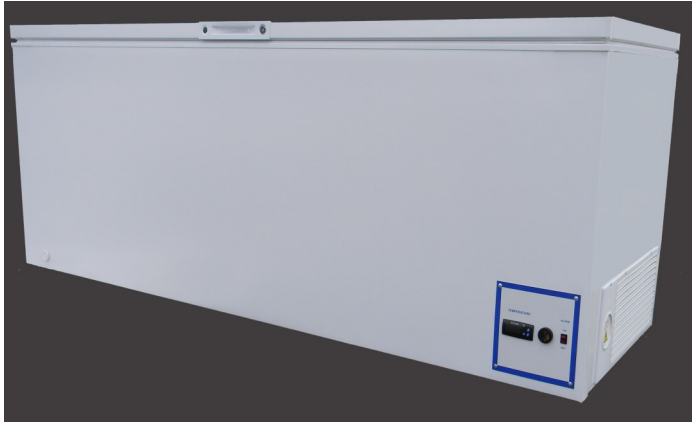

# Model 34-20 Chest Freezer

Standard 20 cu. ft. Freezer

Exterior Dimensions	34"H x 73-5/8"W x 29-5/8"D
Interior Dimensions	24-1/2"H x 67-1/4"W x 21-7/16"D
Temperature Range	0 C /32F to -34 /-30F
Capacity	20 cubic foot
Insulation	Urethane
Door	Key Locking
Casters	2 Locking and 4 Non-Locking
Temperature Controller	Digital Display
Alarm (No Battery Backup)	Audible Only
Note: Exterior height includes casters. Depth measurement includes handle and hinges.	
<b>Refrigeration</b>	
Compressor - High stage	1/8 hp
Compressor	( Not Applicable)
Refrigerant	R-404A
Voltage	115/60/1 230/60/1 230/50/1
Refrigerant Control	Capillary Tube
Evaporator	Cold Wall
Defrost	Manual
Condenser	Shell
Running Amps	7 amps (115v) 3.5 amps (230v)

## Sturdy Construction

Outer cabinet is made of welded steel with high-impact textured powder coat finish. Inner compartment is made of welded steel, epoxy enamel finish.