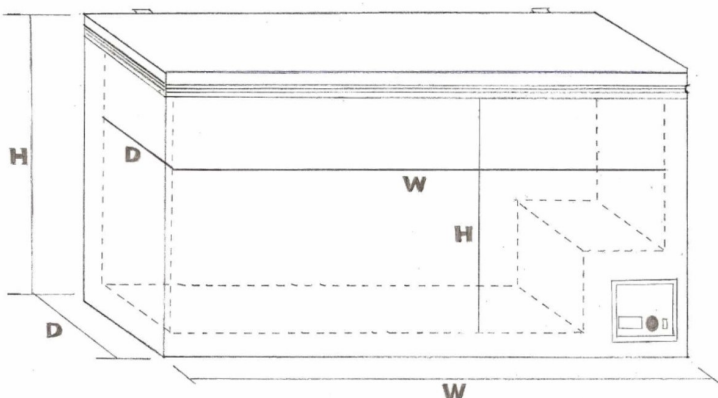

# Model 34-20 Chest Freezer

Standard 20 cu. ft. Freezer

Exterior Dimensions	34"H x 73-5/8"W x 29-5/8"D
Interior Dimensions	24-1/2"H x 67-1/4"W x 21-7/16"D
Temperature Range	0 C /32F to -34 /-30F
Capacity	20 cubic foot
Insulation	Urethane
Door	Key Locking
Casters	2 Locking and 4 Non-Locking
Temperature Controller	Digital Display
Alarm (No Battery Backup)	Audible Only
Note: Exterior height includes casters. Depth measurement includes handle and hinges.	
<b>Refrigeration</b>	
Compressor - High stage	1/8 hp
Compressor	( Not Applicable)
Refrigerant	R-404A
Voltage	115/60/1 230/60/1 230/50/1
Refrigerant Control	Capillary Tube
Evaporator	Cold Wall
Defrost	Manual
Condenser	Shell
Running Amps	7 amps (115v) 3.5 amps (230v)