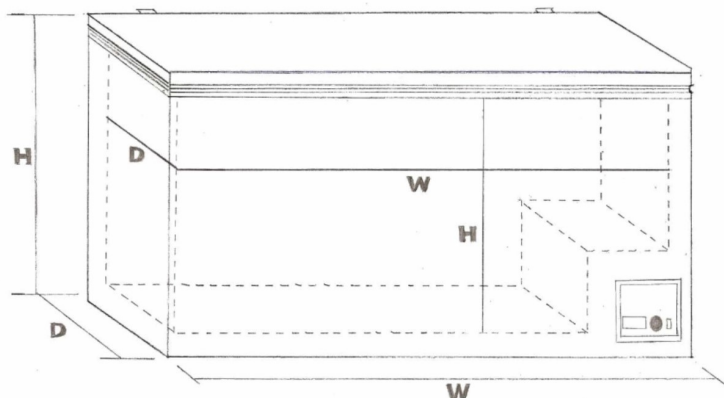

# Model 34-15 Chest Freezer

~Cabinet style may vary ~

Standard 15 cu. ft. Freezer

Exterior Dimensions	36-1/2"H x 60"W x 27-1/2"D
Interior Dimensions	25"H x 53-1/2"W x 19"D
Temperature Range	0 C /32F to -34 /-30F
Capacity	15 cubic foot
Insulation	Urethane
Door	Key Locking
Casters	2 Locking and 2 Non-Locking
Temperature Controller	Digital Display
Alarm (No Battery Backup)	Audible Only
Note: Exterior height includes casters. Depth measurement includes handle and hinges.	
<b>Refrigeration</b>	
Compressor - High stage	1/8 hp
Compressor	( Not Applicable)
Refrigerant	R-404A
Voltage	115/60/1 230/60/1 230/50/1
Refrigerant Control	Capillary Tube
Evaporator	Cold Wall
Defrost	Manual
Condenser	Shell
Running Amps	7 amps (115v) 3.5 amps (230v)